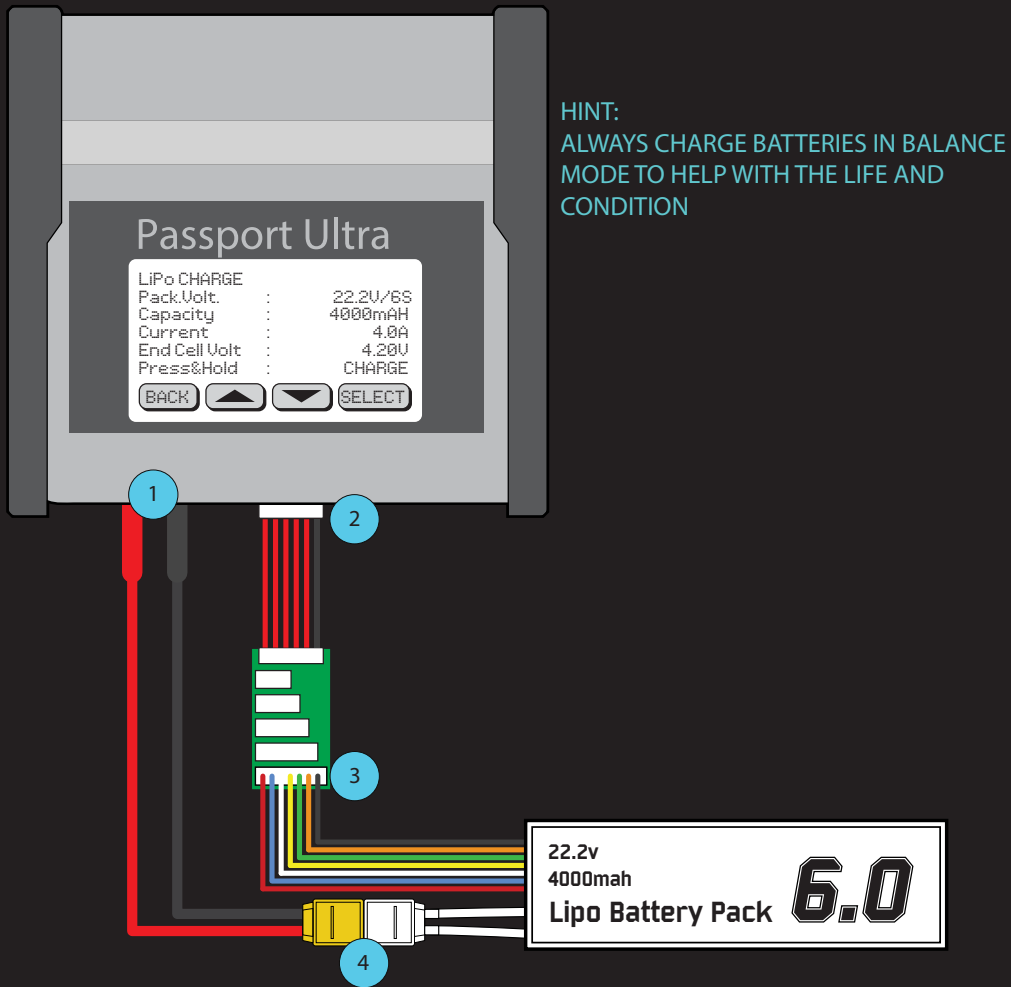

BATTERY CHARGING

CONNECT THE BATTERIES TO THE CHARGER AS PER DIAGRAM

M-SERIES QUICK START GUIDE

*REFER TO MANUAL FOR FURTHER CHARGING INSTRUCTIONS

MOTION-IMPOSSIBLE.COM

Operating the M-Series System requires a degree of skill and practice that improves with experience. Sudden/Erratic movements with camera equipment attached can cause the M-Series System to become unstable. Take care to control the M-Series System responsibly at all times. Motion Impossible Ltd cannot be held responsible for any damage or injury caused by irresponsible driving. Be careful to operate within your experience levels at all times.

M-SERIES

Remote dolly system

QUICK START GUIDE