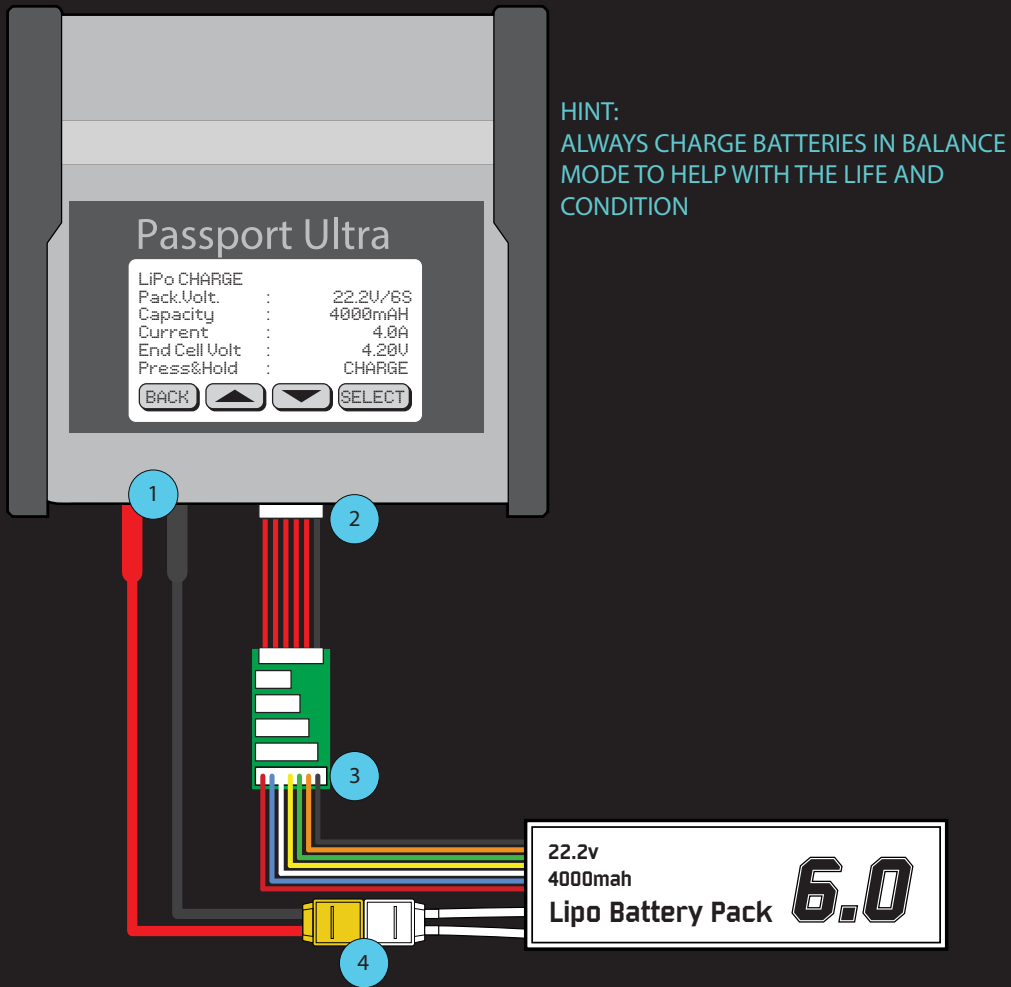

BATTERY CHARGING

CONNECT THE BATTERIES TO THE CHARGER AS PER DIAGRAM

HINT:
ALWAYS CHARGE BATTERIES IN BALANCE
MODE TO HELP WITH THE LIFE AND
CONDITION

MANTIS QUICK START GUIDE

*REFER TO MANUAL FOR FURTHER CHARGING INSTRUCTIONS

MOTION-IMPOSSIBLE.COM

Operating the Mantis System requires a degree of skill and practice that improves with experience. Sudden/Erratic movements with camera equipment attached can cause the Mantis System to become unstable. Take care to control the Mantis System responsibly at all times. Motion Impossible Ltd cannot be held responsible for any damage or injury caused by irresponsible driving. Be careful to operate within your experience levels at all times.

MANTIS
Remote dolly system

MOTION IMPOSSIBLE

MANTIS

Remote dolly system

QUICK START GUIDE